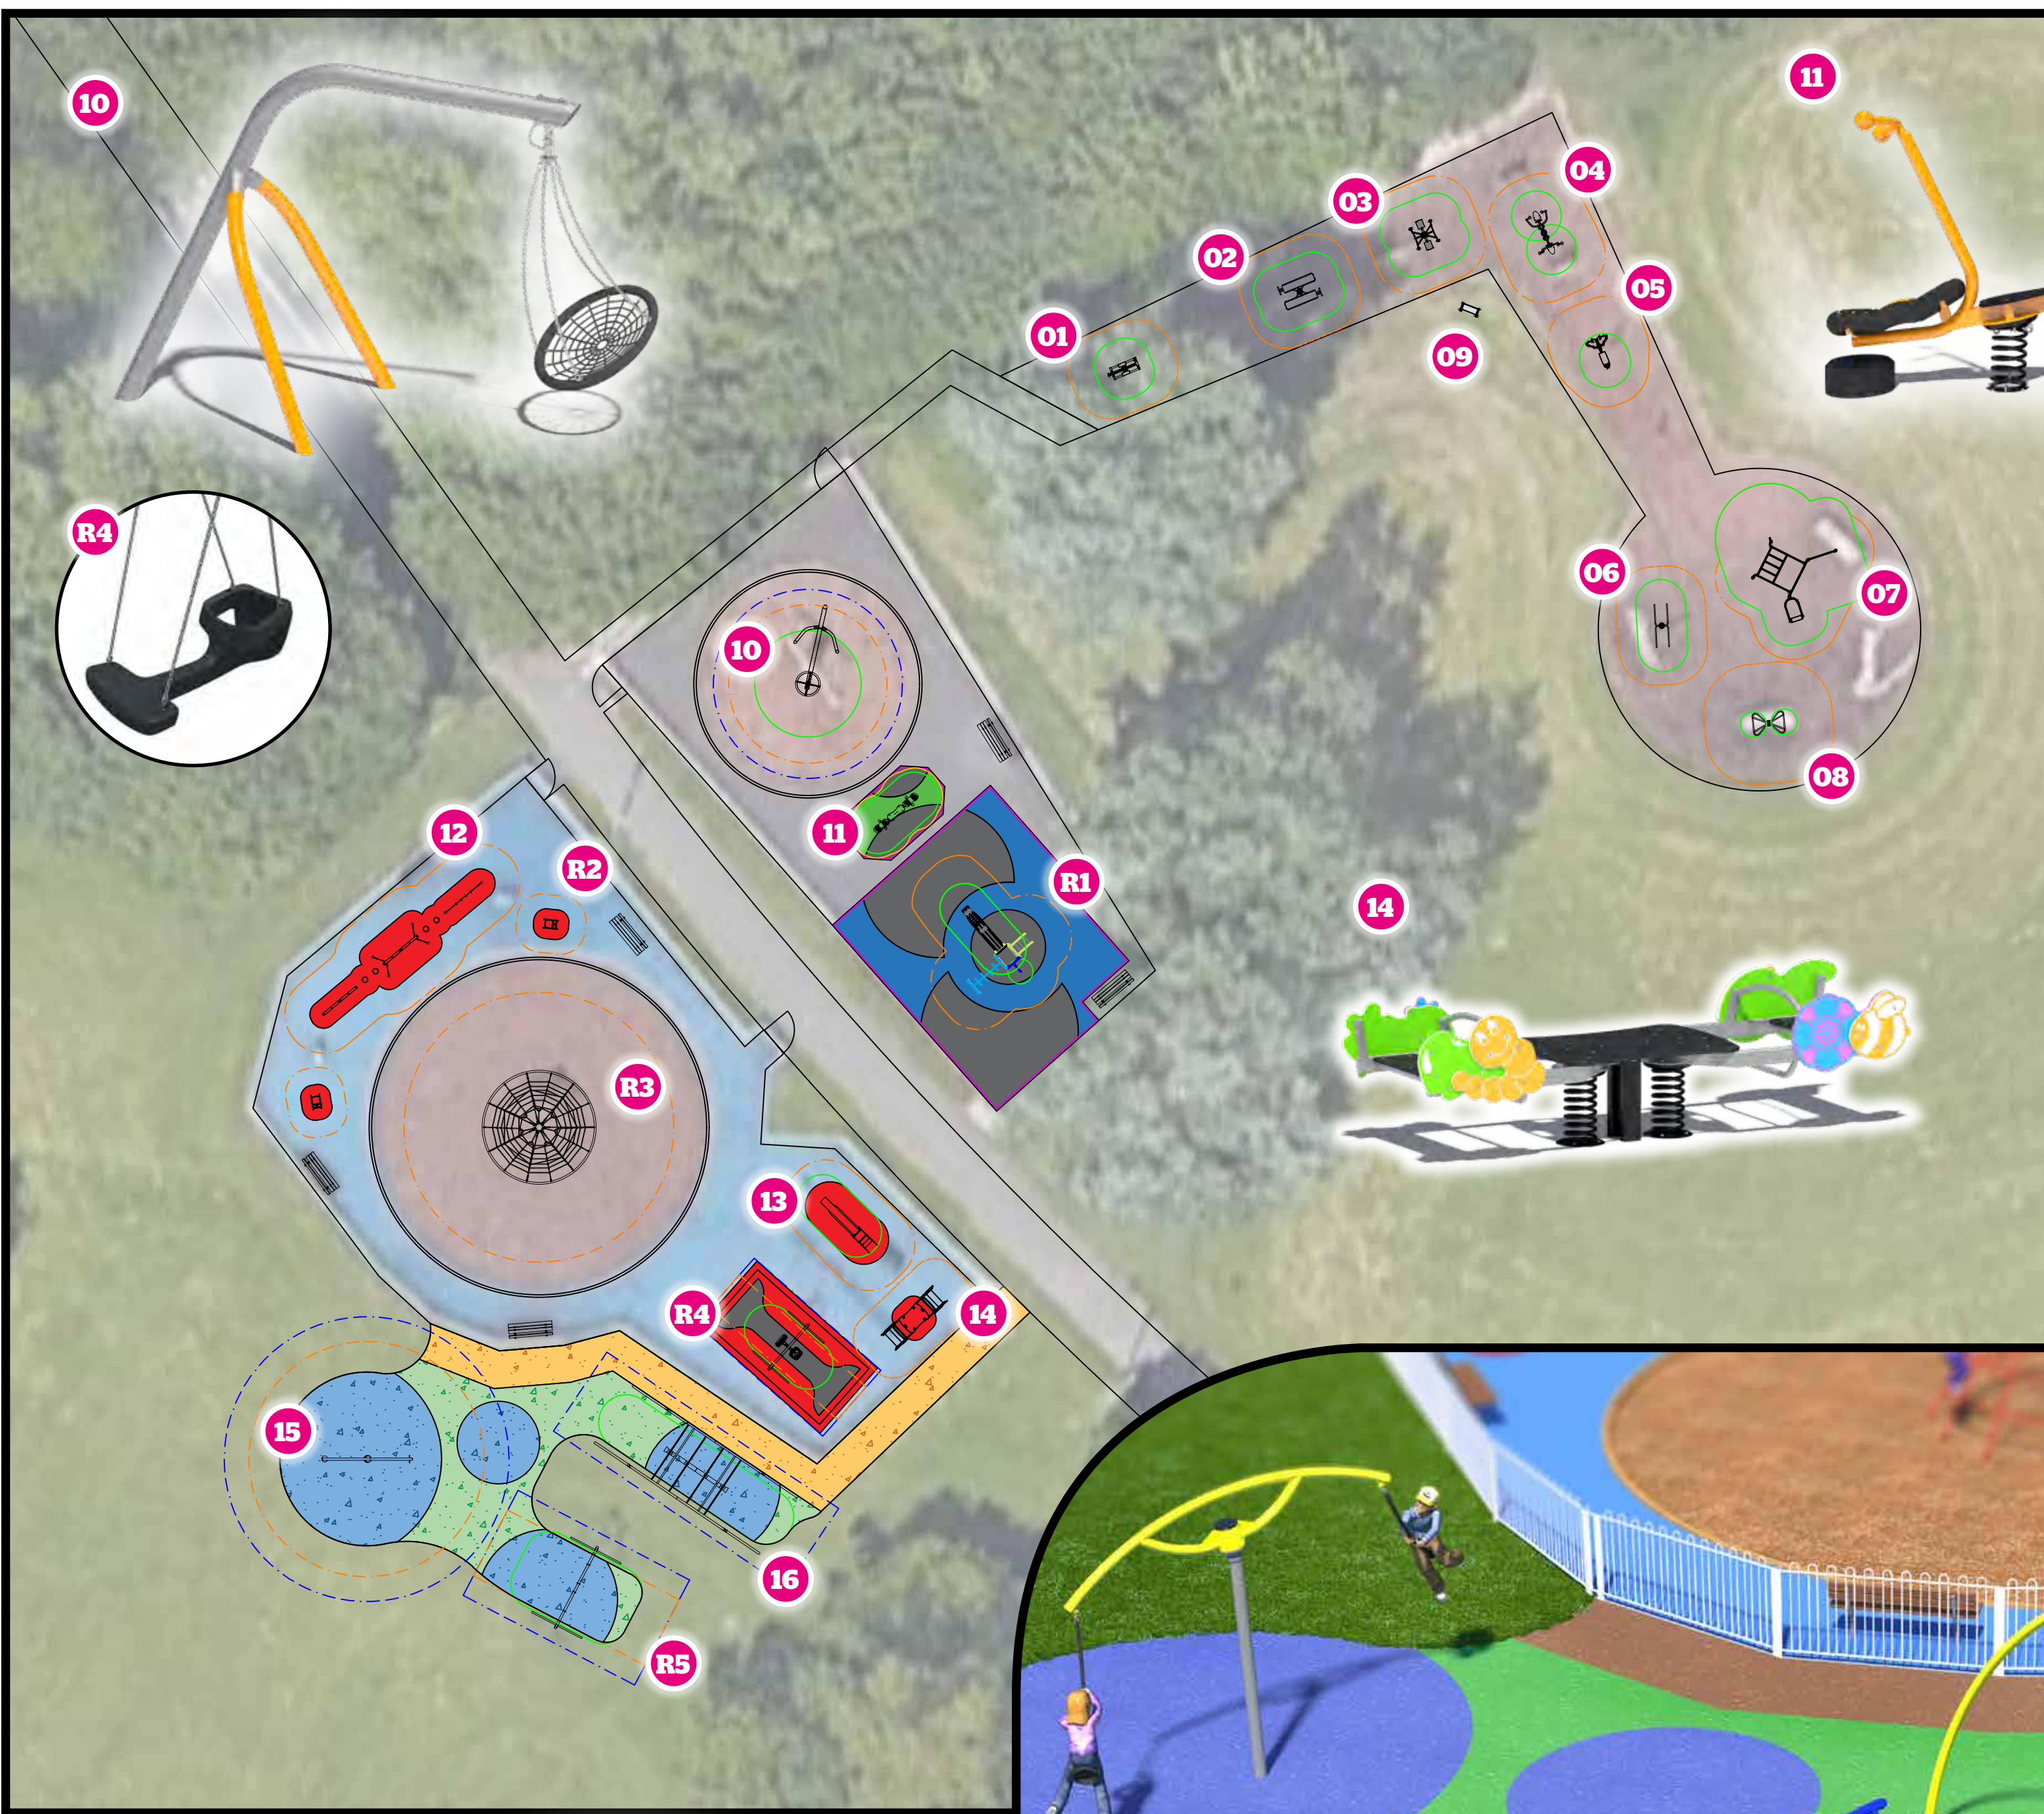

PLEASE NOTE
NORTH POINT TO BE CONFIRMED PRIOR TO INSTALLATION TO ENSURE THAT SLIDES DO NOT FACE DUE SOUTH.
Design layout where possible conforms to the relevant EN Standard.
Any inconsistencies on site should be verified with HAGS-SMP before commencement of any work.

Item	Product Detail	Surfacing Detail
01	Ski Stepper	278m² Bark Top Up @ 150mm
02	Sit Up	
03	Air Skier	
04	Lat Pull & Chest Press	
05	Rower	
06	Parallel Rails	
07	Multi Purpose Fitness Frame	
08	Pull Up	
09	Urban Sports Sign	
10	Cyclops	64m² Bark @ 150mm
11	Hover	10m² 40mm Wet Pour
12	Play Trail B	42m² 40mm Wet Pour
13	Classic Slide - 1m High	
14	Springtime Seesaw	157m² 40mm EcoSurface
15	Duel	
16	Nexus Viper	
Refurbish - Junior Unit		80m² 80mm Blue & Black Wet Pour
R1	- Replace PVC Post caps - Clean Junior Unit	
Springers & Benches		Patch Repair Wet Pour in Red where required
R2	- Touch up paint work on 2no Spring Motorbike springs - Remove all rough and sharp edges to timber and plywood on 2 no Spring Motorbikes - Replace handle grips on 2no Spring Motorbikes	
R3	Cone Climber	145m² Bark @ 150mm
R3	Rub down and repaint post, colour tbc & replace netting	
R4	Toddler Swing	Repair where required with new red wet pour
R4	- Rub down and repaint steelwork - Replace seat and chains with new Tango Seat	
R5	Junior Swing	157m² 40mm EcoSurface
R5	- Clean swing frame - Replace seats and chains with 2no. new flat seats.	

REVISION	
03/07/18 - Original	Revision 0
03/08/18 - Amendment by JRL Check by NB	Revision 1

- Removed predominantly inclusive elements of fitness as access into bark pit didn't present itself as wheelchair friendly.
- Removed NRG Play Trail & changed Titan to Duel
- Relocated dynamic equipment outside existing fenced area and changed surfacing to full EcoMulch with 100mm Baseworks due to ground being a wet site.

CUSTOMER
West Swindon PC

PROJECT
Middleleaze Play Area

TITLE
Overall Site Plan

HAGS SMP
Inspiring all generations
Southern Office
Clockhouse Lane East
Egham, Surrey
TW20 8FG
United Kingdom
Telephone +44 (0) 1753 480100
email: sales@hags-smp.co.uk
Website: www.hags-smp.co.uk

HAGS-SMP RECOMMEND THE PROVISION OF AN APPROPRIATE SURFACE BENEATH ALL PLAY EQUIPMENT

Association of Play Industries

DATE	03/07/18	SCALE	1:200 @ A1
DRAWN BY :	JRL	CHECKED BY :	NB
DRAWING NUMBER	Q-20726-B3B8-C	REVISION	1