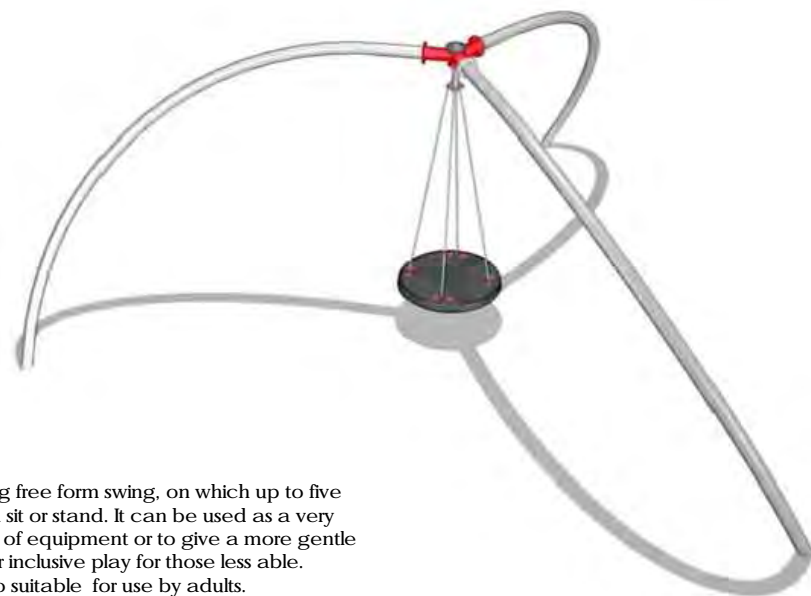

An exhilarating free form swing, on which up to five children can sit or stand. It can be used as a very dynamic piece of equipment or to give a more gentle motion for inclusive play for those less able. Also suitable for use by adults.