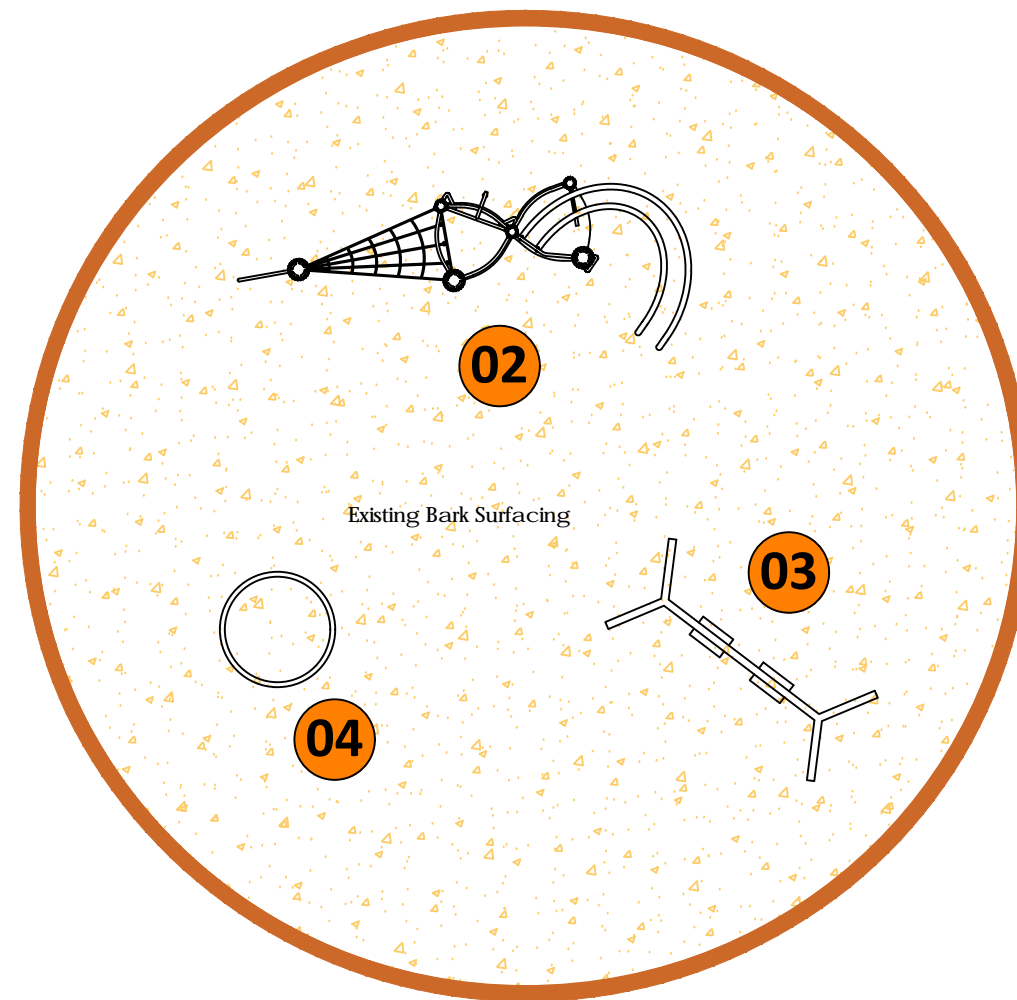

West Swindon Parish Council

Claypits Junior Play Area

Existing Wetpour Area

Existing Bark Area

Equipment List

No.	Description
01	Single Point Swing
02	Mission: Covert Junior Multiplay UNit
03	2.4m High Swing with 2No. Flat Seats
04	Large Inclusive Dish Roundabout

Surfacing:
Existing Bark Area =
Bark Safety Surfacing (Existing)

Existing Wetpour Area =
Existing Wetpour perimeter and central area repaired with Rubber Mulch safety surfacing - Old timber perimeter removed and rubber mulch ramped down to existing tarmac level.