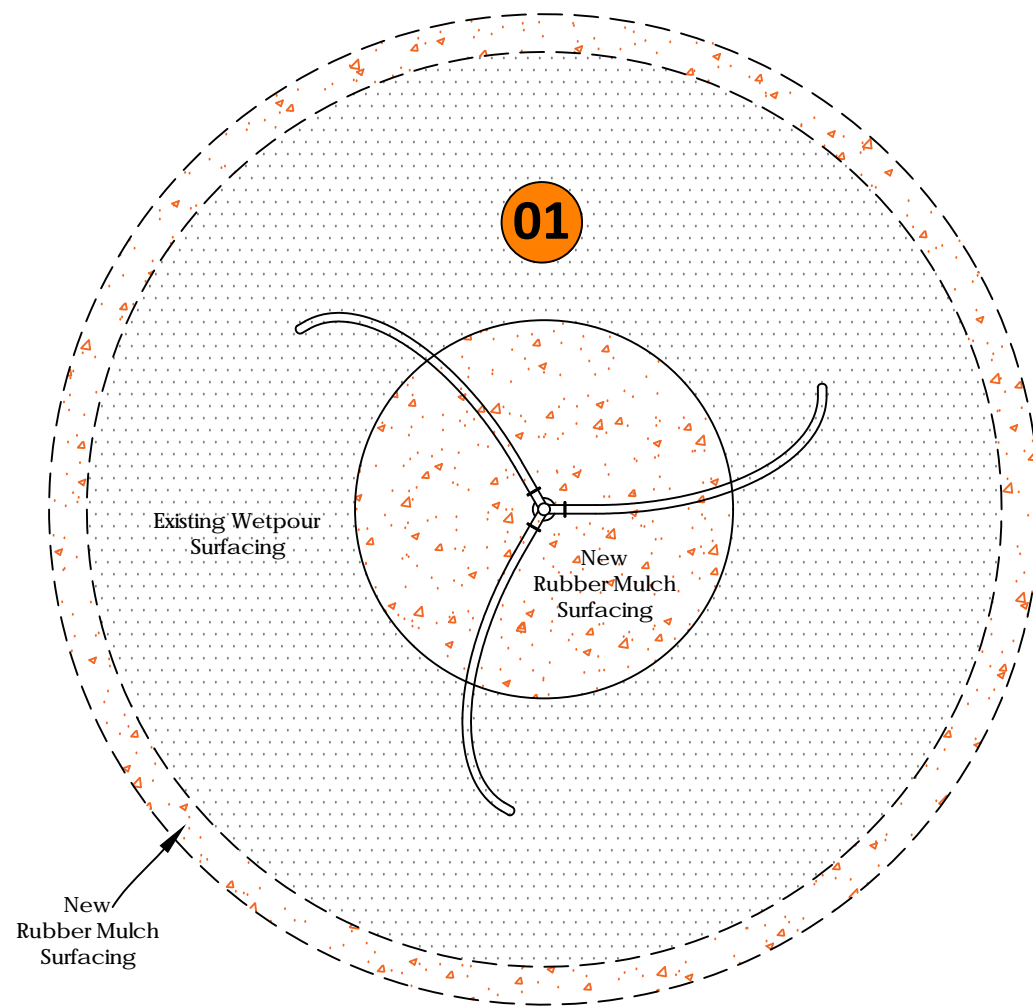

West Swindon Parish Council

Claypits Junior Play Area

Existing Wetpour Area

Existing Bark Area

Equipment List

No.	Description
01	Single Point Swing
02	Mission: Covert Junior Multiplay UNit
03	2.4m High Swing with 2No. Flat Seats
04	Large Inclusive Dish Roundabout

Surfacing:
Existing Bark Area =
Bark Safety Surfacing (Existing)

Existing Wetpour Area =
Existing Wetpour perimeter and central area repaired with Rubber Mulch safety surfacing - Old timber perimeter removed and rubber mulch ramped down to existing tarmac level.