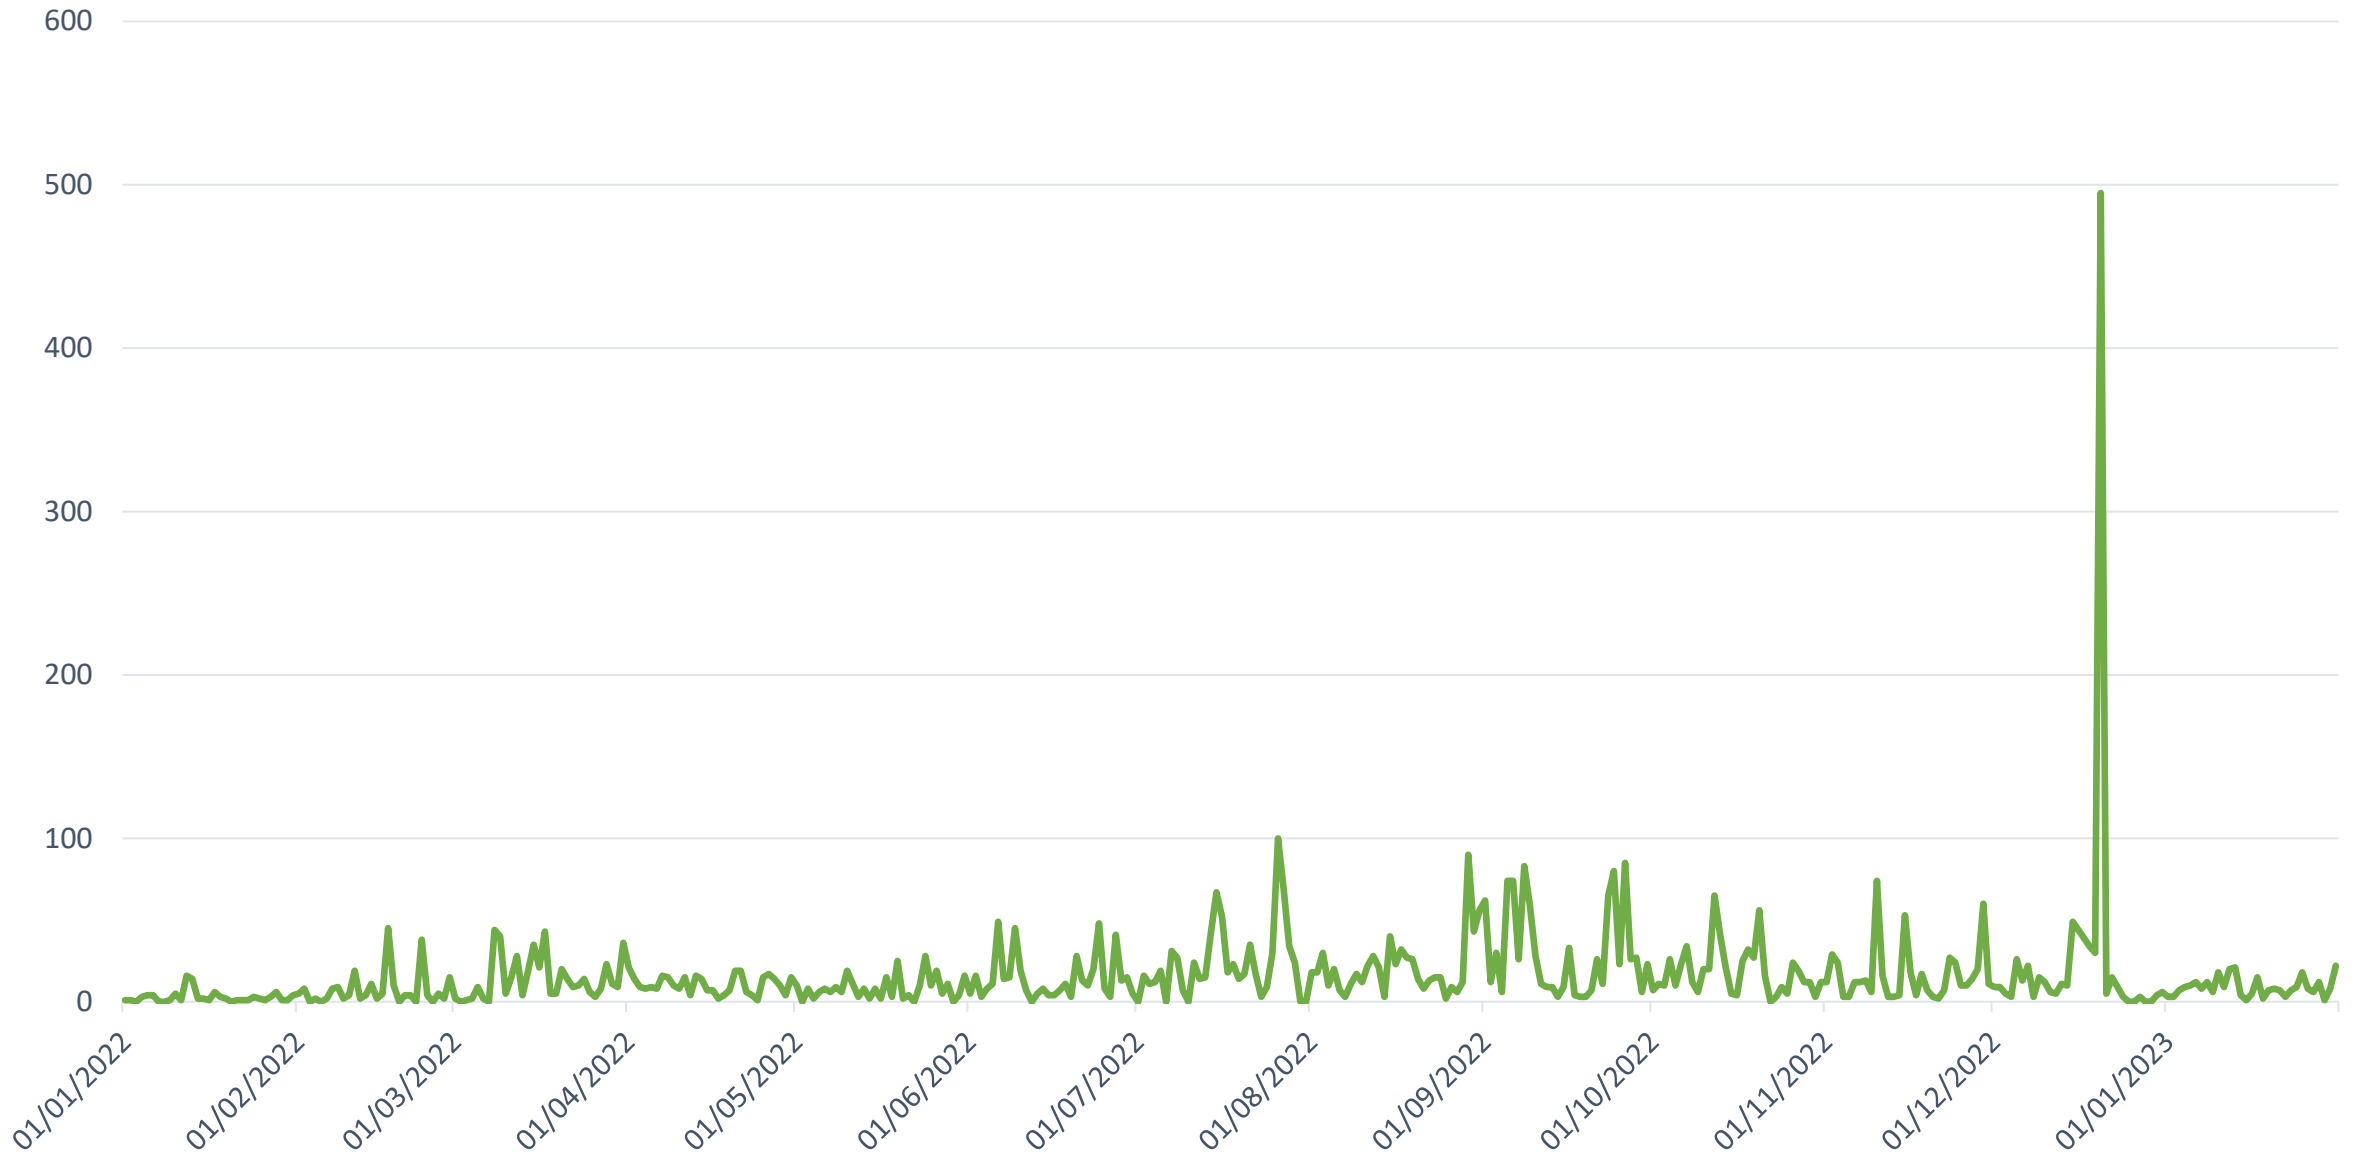

Face Insights

Jan 22 – Jan 23

Post likes

Post Reach

Post Link Clicks Comments Shares

Page Followers

By Age Women By Age Men

Location