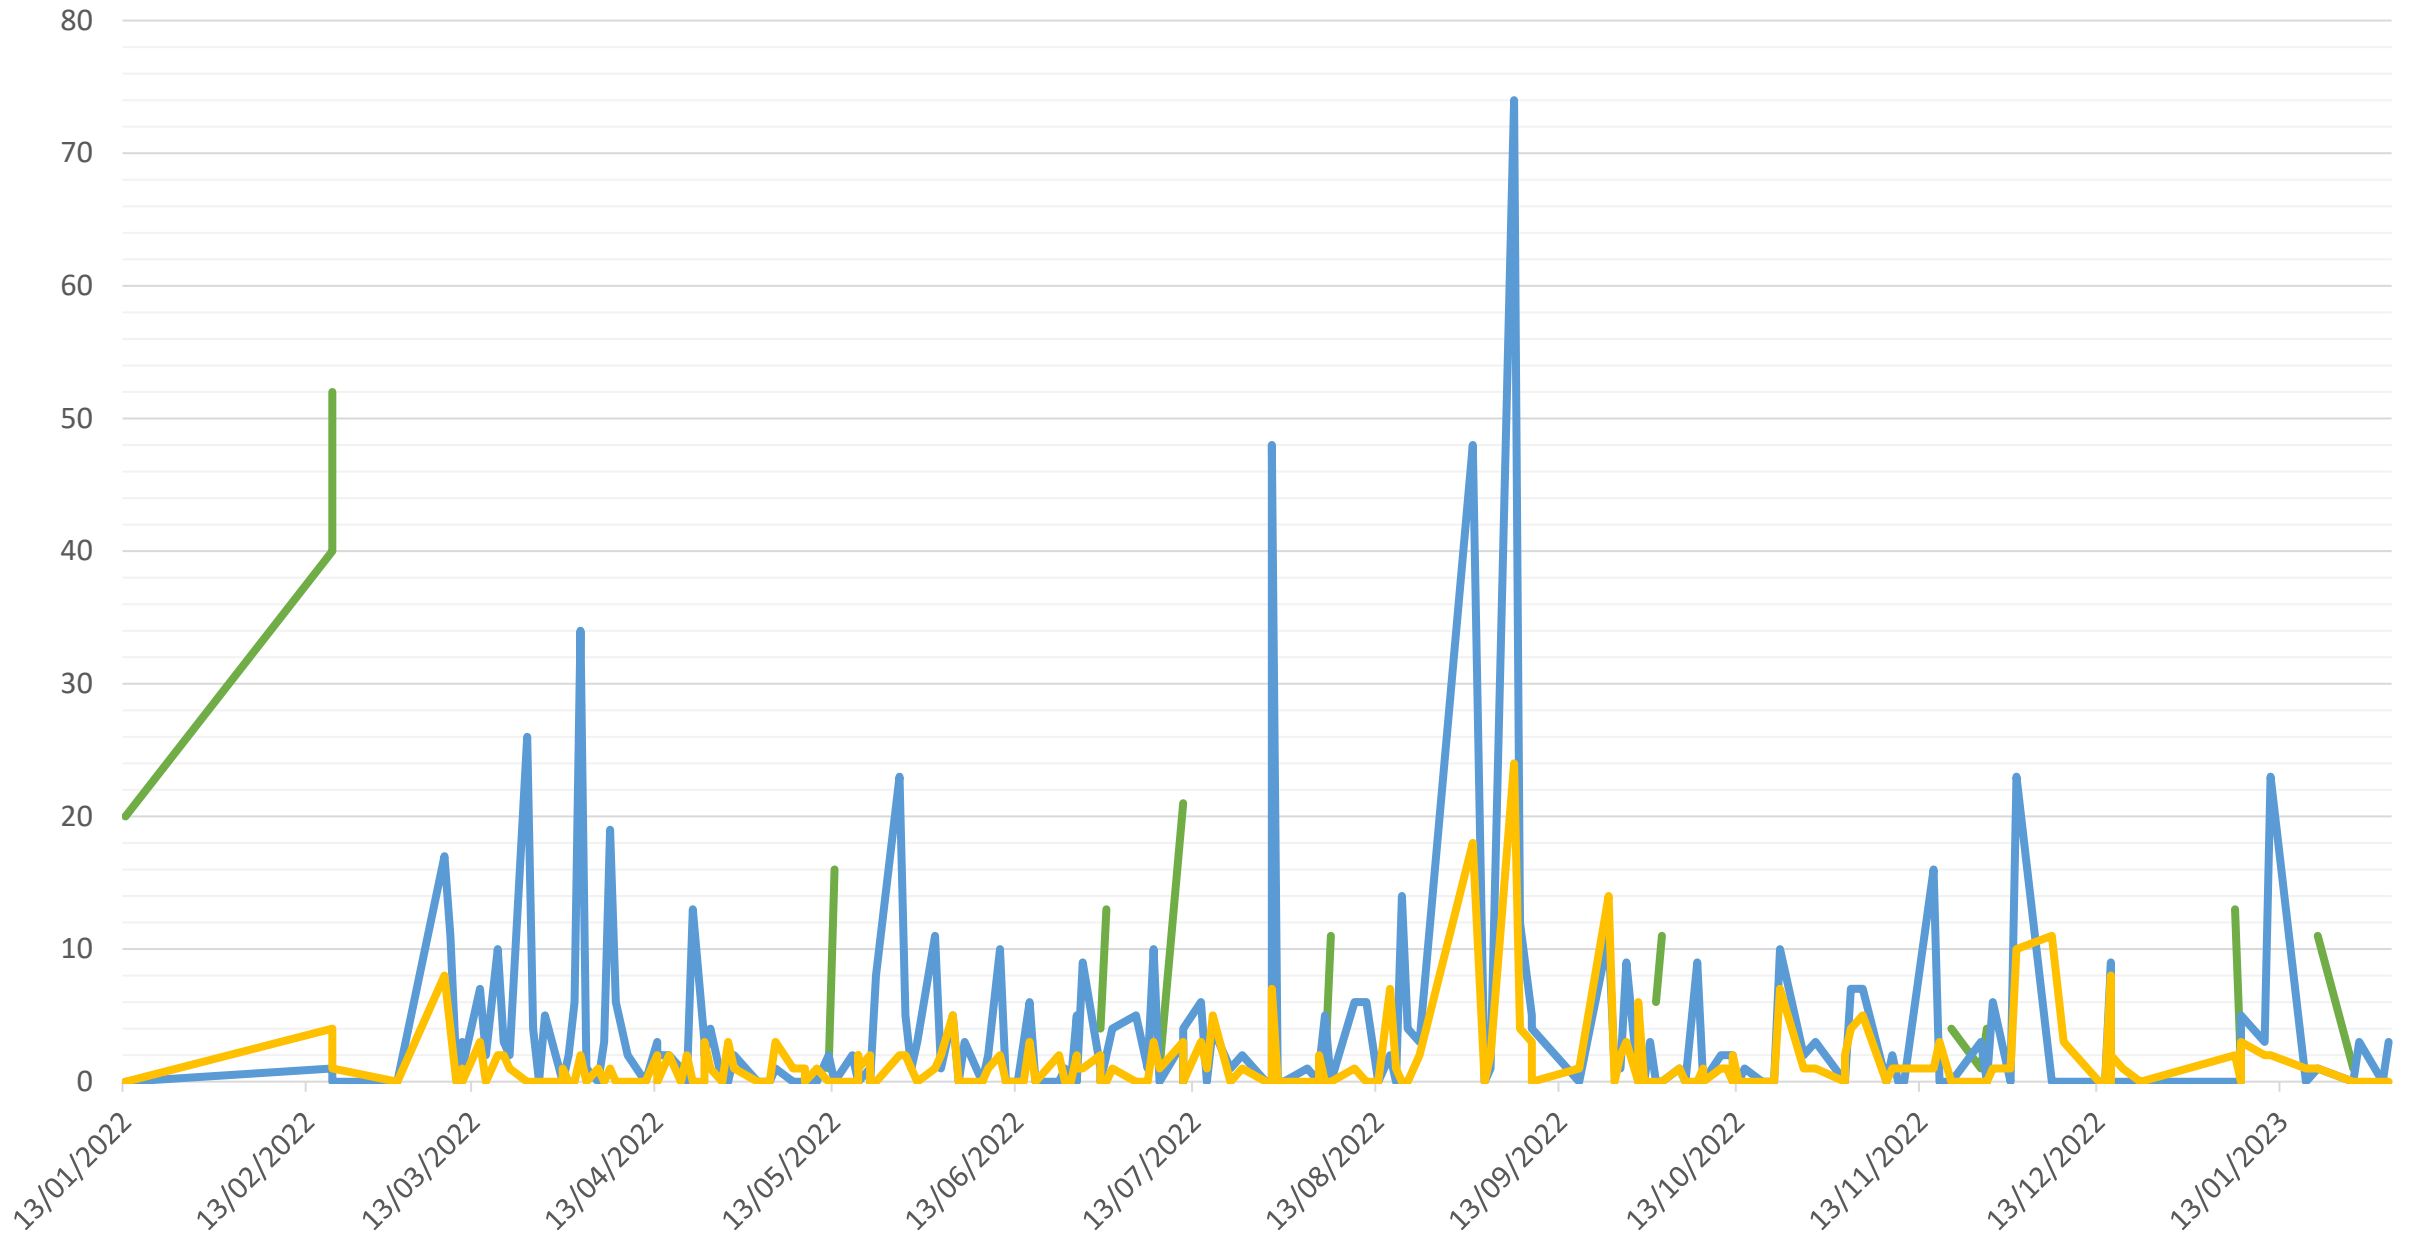

Face Insights

Jan 22 – Jan 23

Post likes

Post Reach

Post Link Clicks Comments Shares

Page Followers

By Age Women By Age Men

Location