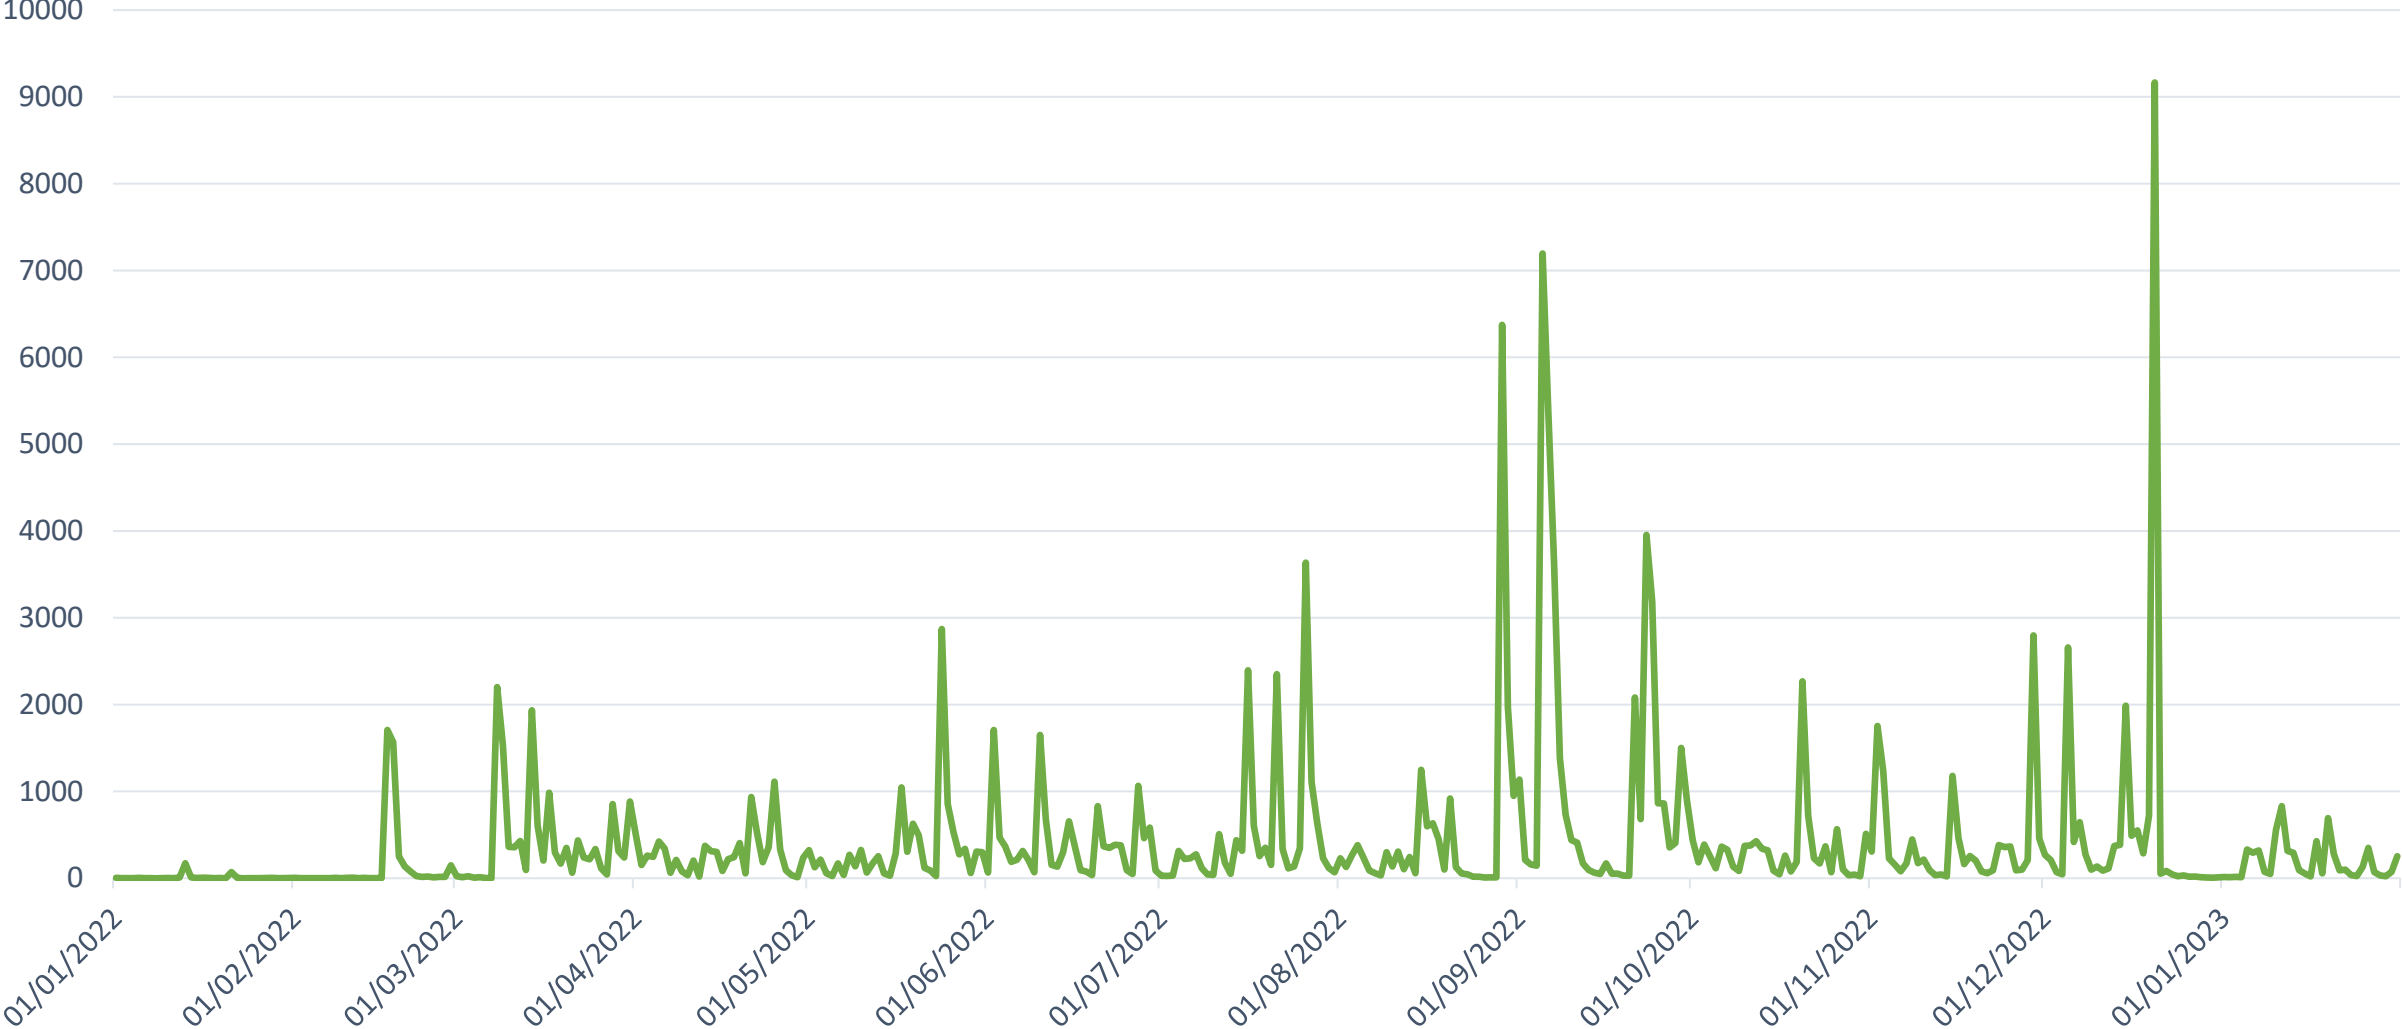

Face Insights

Jan 22 – Jan 23

Post likes

Post Reach

Post Link Clicks Comments Shares

Page Followers

By Age Women By Age Men

Location